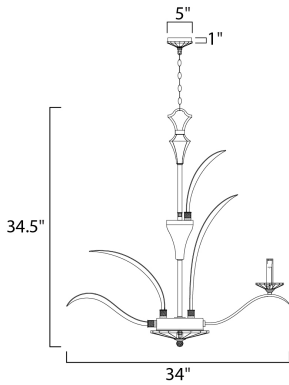

PRODUCT DESCRIPTION

In an exclusive design, bent, Beveled Crystal pairs with a highly Plated Silver finish in a fountain of eye-catching splendor. Our proprietary crystal mounting system and hand-cut bobeches, fonts and canopy covers make the Paradise Collection one of a kind. U.S. PAT. NO. D602,190 S

MEASUREMENTS

DIMENSION : 34" W x 34.5" H
 CANOPY : 5" W x 1" H
 HANGING WEIGHT : 30.86 lb

LAMPING

INPUT VOLTAGE : 120V
 LUMENS : 4,032 Rated
 BULB : 6 x 60W Incandescent E12 Candelabra , 360W Total
 BULB INCLUDED : (Not Included)
 DIMMABLE : Yes