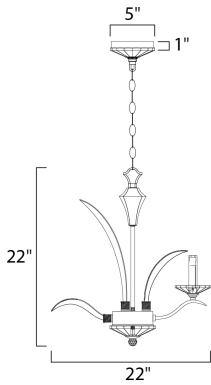

PRODUCT DESCRIPTION

In an exclusive design, bent, Beveled Crystal pairs with a highly Plated Silver finish in a fountain of eye-catching splendor. Our proprietary crystal mounting system and hand-cut bobeches, fonts and canopy covers make the Paradise Collection one of a kind. U.S. PAT. NO. D602,190 S

MEASUREMENTS

DIMENSION : 22" W x 22" H
 CANOPY : 5" W x 1" H
 HANGING WEIGHT : 12.12 lb

LAMPING

INPUT VOLTAGE : 120V
 LUMENS : 2,688 Rated
 BULB : 4 x 60W Incandescent E12 Candelabra , 240W Total
 BULB INCLUDED : (Not Included)
 DIMMABLE : Yes