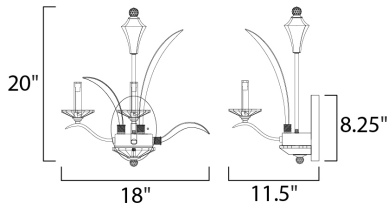

PRODUCT DESCRIPTION

In an exclusive design, bent, Beveled Crystal pairs with a highly Plated Silver finish in a fountain of eye-catching splendor. Our proprietary crystal mounting system and hand-cut bobeches, fonts and canopy covers make the Paradise Collection one of a kind. U.S. PAT. NO. D602,190 S

MEASUREMENTS

DIMENSION : 18" W x 20" H x 11.5" Ext
 MAX OAH : 5.75" W x 8.25" H
 HANGING WEIGHT : 9.02 lb

LAMPING

INPUT VOLTAGE : 120V
 LUMENS : 2,016 Rated
 BULB : 3 x 60W Incandescent E12 Candelabra , 180W Total
 BULB INCLUDED : (Not Included)
 DIMMABLE : Yes
 LIGHTING_DIRECTION : Up