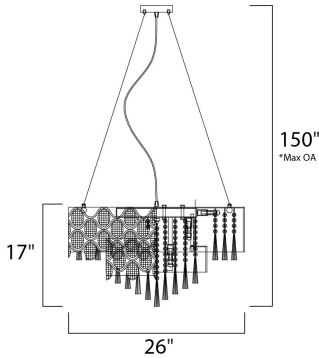

*max overall height

MEASUREMENTS

DIMENSION : 26" W x 17" H
 MAX OAH : 150" OAH
 HANGING WEIGHT : 33 lb

LAMPING

INPUT VOLTAGE : 120V
 LUMENS : 0 Rated
 BULB : 24 x 25W Xenon G9 , 600W Total
 BULB INCLUDED : (Included)
 DIMMABLE : Yes