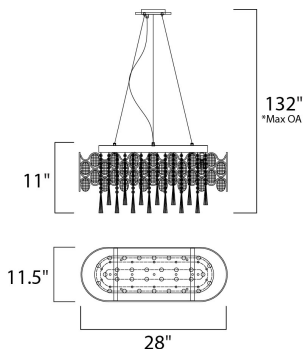

*max overall height

MEASUREMENTS

- DIMENSION : 28" L x 11.5" W x 11" H
- MAX OAH : 137.8" OAH
- CANOPY : 5.5" W x 1" H x 10" L
- HANGING WEIGHT : 29.7 lb

LAMPING

- INPUT VOLTAGE : 120V
- LUMENS : 4,560 Rated
- BULB : 19 x 25W Xenon G9 , 475W Total
- BULB INCLUDED : (Included)
- DIMMABLE : Yes
- COLOR_TEMP : 2900K