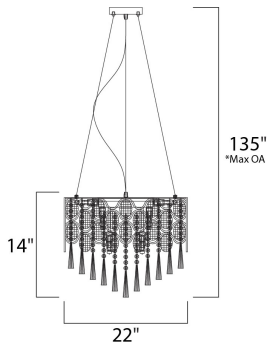

\*max overall height

**MEASUREMENTS**

DIMENSION : 22" W x 14" H  
 MAX OAH : 140.2" OAH  
 HANGING WEIGHT : 36.74 lb

**LAMPING**

INPUT VOLTAGE : 120V  
 LUMENS : 4,800 Rated  
 BULB : 2 x 25W Xenon G9 , 500W Total  
 BULB INCLUDED : (Included)  
 DIMMABLE : Yes  
 COLOR\_TEMP : 2900K