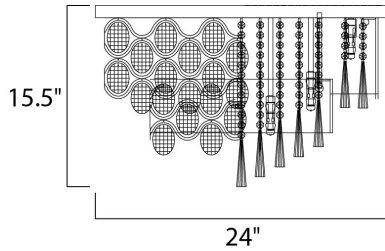

MEASUREMENTS

DIMENSION : 24" W x 15.5" H
 HANGING WEIGHT : 37.4 lb

LAMPING

LUMENS : 0 Rated
 BULB : 22 x 25W Xenon G9 , 550W Total
 BULB INCLUDED : (Included)
 DIMMABLE :

FINISHES OPTION

 Polished Chrome

GLASS