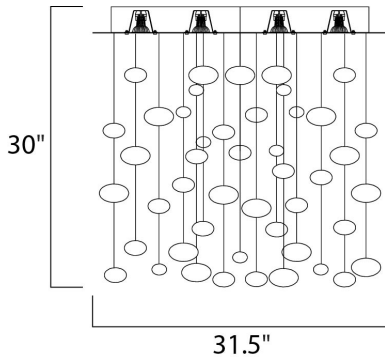

PRODUCT DESCRIPTION

Dew LED collection's drops of Chrome plated glass are randomly displayed as if floating in air. The metal pan, finished in Polished Chrome, comes with long life, energy efficient LED light. The Dew LED collection is also available with a halogen light source in the Dew collection.

MEASUREMENTS

DIMENSION : 31.5" W x 30" H
 HANGING WEIGHT : 28.88 lb

LAMPING

LUMENS : 2,250 Rated
 BULB : 9 x 4W LED GU10 MR16 , 36W Total
 BULB INCLUDED : (Included)
 DIMMABLE : Standard
 CRI : >80 CRI
 COLOR_TEMP : 3500K