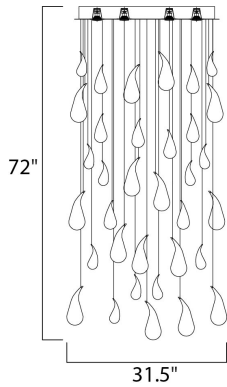

RATED LIFE 40000 Hours  
 OPERATING TEMPERATURE:  
 -20°C (-4°F), 40°C (104°F)

**MEASUREMENTS**

DIMENSION : 31.5" W x 72" H  
 HANGING WEIGHT : 15 lb

**LAMPING**

LUMENS : 3,000 Rated  
 BULB : 12 x 4W LED GU10 MR16 , 48W Total  
 BULB INCLUDED : (Included)  
 DIMMABLE : Standard  
 CRI : >80 CRI  
 COLOR\_TEMP : 3500K