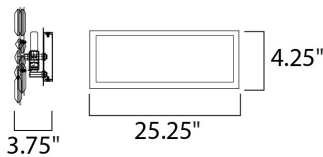

PRODUCT DESCRIPTION

Two layers of a geometric frame of steel, finished in Polished Chrome, are embedded with various Beveled Crystal Pendants to create a 3-Dimensional look of elegance and beauty. The Paradigm provides bling for the bath.

MEASUREMENTS

DIMENSION : 30" W x 8.25" H x 3.75" Ext
 MAX OAH : 25.25" W x 4.25" H
 HANGING WEIGHT : 9.46 lb

LAMPING

INPUT VOLTAGE : 120V
 LUMENS : 0 Rated
 BULB : 8 x 40W Xenon G9 , 320W Total
 BULB INCLUDED : (Included)
 DIMMABLE : Yes