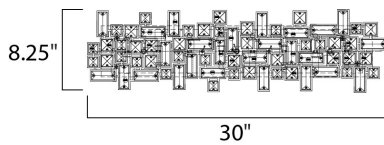

PRODUCT DESCRIPTION

Two layers of a geometric frame of steel, finished in Polished Chrome, are embedded with various Beveled Crystal Pendants to create a 3-Dimensional look of elegance and beauty. The Paradigm provides bling for the bath.

MEASUREMENTS

DIMENSION : 30" W x 8.25" H x 3.75" Ext
 MAX OAH : 25.25" W x 4.25" H
 HANGING WEIGHT : 9.46 lb

LAMPING

INPUT VOLTAGE : 120V
 LUMENS : 0 Rated
 BULB : 8 x 40W Xenon G9 , 320W Total
 BULB INCLUDED : (Included)
 DIMMABLE : Yes