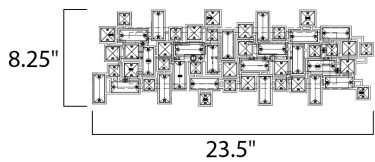

**PRODUCT DESCRIPTION**

Two layers of a geometric frame of steel, finished in Polished Chrome, are embedded with various Beveled Crystal Pendants to create a 3-Dimensional look of elegance and beauty. The Paradigm provides bling for the bath.

**MEASUREMENTS**

DIMENSION : 23.5" W x 8.25" H x 3.75" Ext  
 MAX OAH : 17.5" W x 4.25" H  
 HANGING WEIGHT : 7.15 lb

**LAMPING**

INPUT VOLTAGE : 120V  
 LUMENS : 0 Rated  
 BULB : 6 x 40W Xenon G9 , 240W Total  
 BULB INCLUDED : (Included)  
 DIMMABLE : Yes