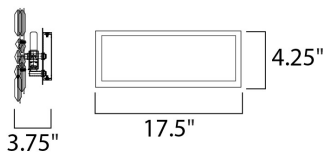

**PRODUCT DESCRIPTION**

Two layers of a geometric frame of steel, finished in Polished Chrome, are embedded with various Beveled Crystal Pendants to create a 3-Dimensional look of elegance and beauty. The Paradigm provides bling for the bath.

**MEASUREMENTS**

DIMENSION : 23.5" W x 8.25" H x 3.75" Ext  
 MAX OAH : 17.5" W x 4.25" H  
 HANGING WEIGHT : 7.15 lb

**LAMPING**

INPUT VOLTAGE : 120V  
 LUMENS : 0 Rated  
 BULB : 6 x 40W Xenon G9 , 240W Total  
 BULB INCLUDED : (Included)  
 DIMMABLE : Yes