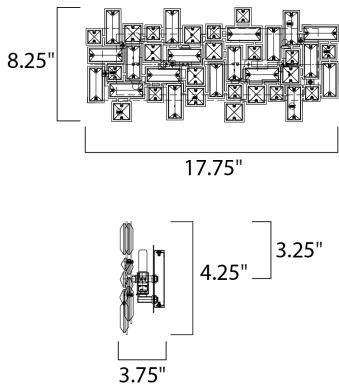

PRODUCT DESCRIPTION

Two layers of a geometric frame of steel, finished in Polished Chrome, are embedded with various Beveled Crystal Pendants to create a 3-Dimensional look of elegance and beauty. The Paradigm provides bling for the bath.

MEASUREMENTS

DIMENSION : 17.75" W x 8.25" H x 3.75" Ext
 MAX OAH : 13.5" W x 4.25" H
 HANGING WEIGHT : 5.56 lb

LAMPING

INPUT VOLTAGE : 120V
 LUMENS : 0 Rated
 BULB : 4 x 40W Xenon G9 , 160W Total
 BULB INCLUDED : (Included)
 DIMMABLE : Yes