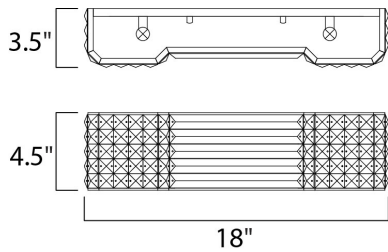

MEASUREMENTS

DIMENSION : 18" W x 4.5" H x 3.5" Ext
 BACK PLATE : 22.42" HCO
 HANGING WEIGHT : 4.07 lb

LAMPING

LUMENS : 0 Rated
 BULB : 2 x 40W Xenon G9 , 80W Total
 BULB INCLUDED : (Included)
 DIMMABLE :