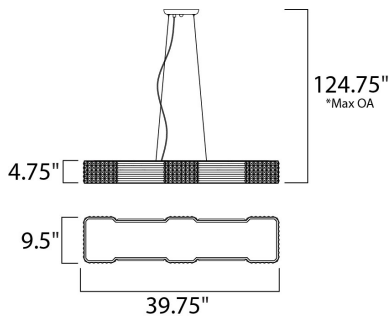

*max overall height

MEASUREMENTS

DIMENSION : 39.75" L x 9.5" W x 4.75" H
 MAX OAH : 124.75" OAH
 HANGING WEIGHT : 19.14 lb

LAMPING

LUMENS : 0 Rated
 BULB : 8 x 40W Xenon G9 , 320W Total
 BULB INCLUDED : (Included)
 DIMMABLE :

FINISHES OPTION

 Polished Chrome

GLASS

Beveled Crystal BC

RATINGS

Dry Location

ADDITIONAL

OPERATING TEMPERATURE:
 -20°C (-4°F), 40°C (104°F)