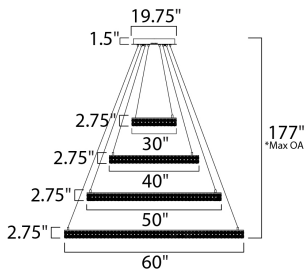

\*max overall height of fixture

**MEASUREMENTS**

- DIMENSION : 60" L x 60" W x 2.75" H
- MAX OAH : 177" OAH
- CANOPY : 19.75" W x 1.5" H x 19.75" L
- HANGING WEIGHT : 67.76 lb

**LAMPING**

- INPUT VOLTAGE : 120V
- LUMENS : 8,358 Rated
- BULB : 1 x 119.4W LED PCB Integrated , 119W Total
- BULB INCLUDED : (Integrated)
- DIMMABLE : Triac CL
- CRI : 80+ CRI
- COLOR\_TEMP : 3000K