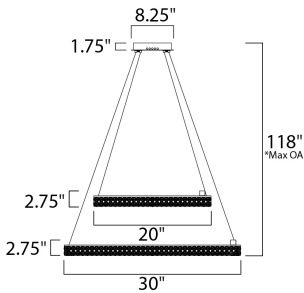

**MEASUREMENTS**

DIMENSION : 30" L x 30" W x 2.75" H  
 MAX OAH : 118" OAH  
 CANOPY : 8.25" W x 1.75" H x 8.25" L  
 HANGING WEIGHT : 16.71 lb

**LAMPING**

INPUT VOLTAGE : 120V  
 LUMENS : 1,680 Rated  
 BULB : 1 x 24W LED PCB Integrated , 24W Total  
 BULB INCLUDED : (Integrated)  
 DIMMABLE : Triac CL  
 CRI : 80+ CRI  
 COLOR\_TEMP : 3000K  
 LIGHTING\_DIRECTION : Down