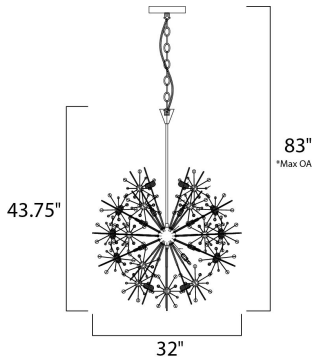

PRODUCT DESCRIPTION

Spectacular display of Beveled Crystal beads of various sizes which are mounted on sculptures Polished Chrome metal formations which will sure to be the focal point of your room. The high power Xenon bulbs add sparkle to the crystal while producing a natural white light.

*max overall height

MEASUREMENTS

- DIMENSION : 32" L x 32" W x 43.75" H
- MAX OAH : 83" OAH
- HANGING WEIGHT : 46.2 lb

LAMPING

- INPUT VOLTAGE : 120V
- LUMENS : 0 Rated
- BULB : 18 x 40W Xenon G9 , 720W Total
- BULB INCLUDED : (Included)
- DIMMABLE : Yes