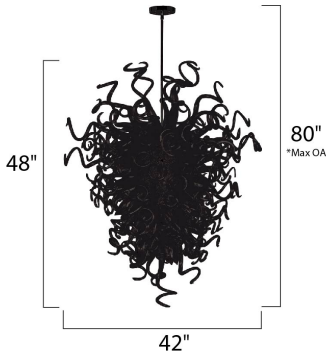

**FINISHES OPTION**

**GLASS**

Sunrise SR

**RATINGS**

Dry Location

**ADDITIONAL**

SLOPE: 120  
 RATED LIFE 40000 Hours  
 OPERATING TEMPERATURE:  
 -20°C (-4°F), 40°C (104°F)

**MEASUREMENTS**

- DIMENSION : 42" W x 48" H
- MAX OAH : 80" OAH
- HANGING WEIGHT : 56.9 lb

**LAMPING**

- LUMENS : 1,494 Rated
- BULB : 18 x 1W LED LED , 18W Total
- BULB INCLUDED : (Included)
- DIMMABLE : Lutron® CL or Leviton® LED Dimmer
- COLOR\_TEMP : 3500K