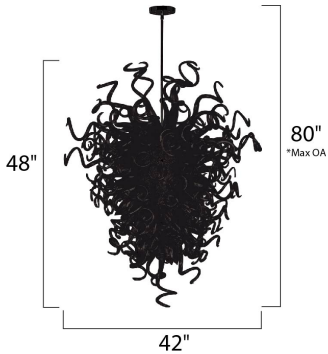

PRODUCT DESCRIPTION

Sculptures of hand-formed glass scrolls created by skillful artisans cause the Taurus LED collection to become the focal point of any interior. The glass comes to life as it is illuminated with a long-life and energy-efficient LED light source, and is available in four color choices of Cognac, Fume, Sunrise, and Root Beer. Polished Chrome hardware is used for contemporary accent.

*max overall height

MEASUREMENTS

DIMENSION : 42" W x 48" H
 MAX OAH : 80" OAH
 HANGING WEIGHT : 56.9 lb

LAMPING

LUMENS : 1,494 Rated
 BULB : 18 x 1W LED LED , 18W Total
 BULB INCLUDED : (Included)
 DIMMABLE : Lutron® CL or Leviton® LED Dimmer
 COLOR_TEMP : 3500K

FINISHES OPTION

 Polished Chrome

GLASS

Root Beer RB

RATINGS

Dry Location

ADDITIONAL

SLOPE: 120
 RATED LIFE 40000 Hours
 OPERATING TEMPERATURE:
 -20°C (-4°F), 40°C (104°F)