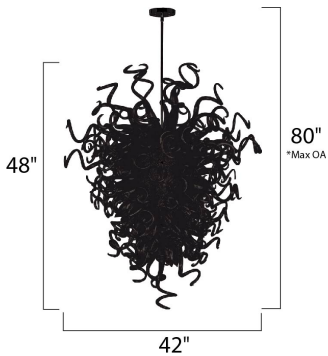

**PRODUCT DESCRIPTION**

Sculptures of hand-formed glass scrolls created by skillful artisans cause the Taurus LED collection to become the focal point of any interior. The glass comes to life as it is illuminated with a long-life and energy-efficient LED light source, and is available in four color choices of Cognac, Fume, Sunrise, and Root Beer. Polished Chrome hardware is used for contemporary accent.

\*max overall height

**MEASUREMENTS**

DIMENSION : 42" W x 48" H  
 MAX OAH : 80" OAH  
 HANGING WEIGHT : 56.9 lb

**LAMPING**

LUMENS : 1,494 Rated  
 BULB : 18 x 1W LED LED , 18W Total  
 BULB INCLUDED : (Included)  
 DIMMABLE : Lutron® CL or Leviton® LED Dimmer  
 COLOR\_TEMP : 3500K