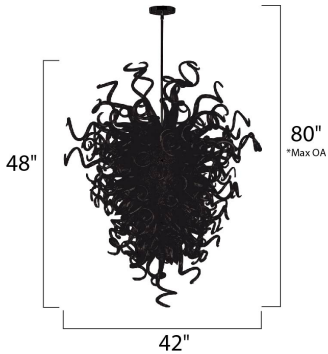

PRODUCT DESCRIPTION

Sculptures of hand-formed glass scrolls created by skillful artisans cause the Taurus LED collection to become the focal point of any interior. The glass comes to life as it is illuminated with a long-life and energy-efficient LED light source, and is available in four color choices of Cognac, Fume, Sunrise, and Root Beer. Polished Chrome hardware is used for contemporary accent.

MEASUREMENTS

DIMENSION : 42" W x 48" H
 MAX OAH : 80" OAH
 HANGING WEIGHT : 56.93 lb

LAMPING

LUMENS : 1,494 Rated
 BULB : 18 x 1W LED LED , 18W Total
 BULB INCLUDED : (Included)
 DIMMABLE : Lutron® or Leviton® LED Dimmer
 COLOR_TEMP : 3500K