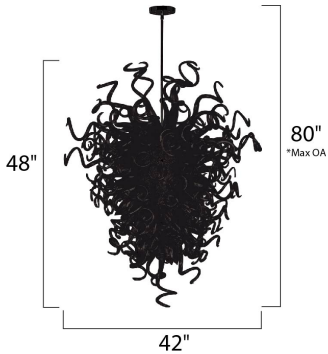

PRODUCT DESCRIPTION

Sculptures of hand-formed glass scrolls created by skillful artisans cause the Taurus LED collection to become the focal point of any interior. The glass comes to life as it is illuminated with a long-life and energy-efficient LED light source, and is available in four color choices of Cognac, Fume, Sunrise, and Root Beer. Polished Chrome hardware is used for contemporary accent.

*max overall height

MEASUREMENTS

DIMENSION : 42" W x 48" H
 MAX OAH : 80" OAH
 HANGING WEIGHT : 56.93 lb

LAMPING

LUMENS : 1,494 Rated
 BULB : 18 x 1W LED LED , 0W Total
 BULB INCLUDED : (Included)
 DIMMABLE : Lutron® CL or Leviton® LED Dimmer
 CRI : >80 CRI
 COLOR_TEMP : 3500K

FINISHES OPTION

 Polished Chrome

GLASS

Clear CL

RATINGS

Dry Location

ADDITIONAL

SLOPE: 120
 RATED LIFE 40000 Hours
 OPERATING TEMPERATURE:
 -20°C (-4°F), 40°C (104°F)