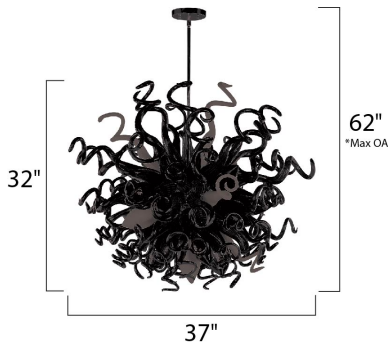

**PRODUCT DESCRIPTION**

Sculptures of hand-formed glass scrolls created by skillful artisans cause the Taurus LED collection to become the focal point of any interior. The glass comes to life as it is illuminated with a long-life and energy-efficient LED light source, and is available in four color choices of Cognac, Fume, Sunrise, and Root Beer. Polished Chrome hardware is used for contemporary accent.

\*max overall height

**MEASUREMENTS**

DIMENSION : 37" W x 32" H  
 MAX OAH : 62" OAH  
 HANGING WEIGHT : 44.84 lb

**LAMPING**

LUMENS : 1,494 Rated  
 BULB : 18 x 1W LED LED , 18W Total  
 BULB INCLUDED : (Included)  
 DIMMABLE : Triac CL  
 COLOR\_TEMP : 3500K

**FINISHES OPTION**

 Polished Chrome

**GLASS**

Sunrise SR

**RATINGS**

Dry Location

**ADDITIONAL**

SLOPE: 120  
 RATED LIFE 40000 Hours  
 OPERATING TEMPERATURE:  
 -20°C (-4°F), 40°C (104°F)