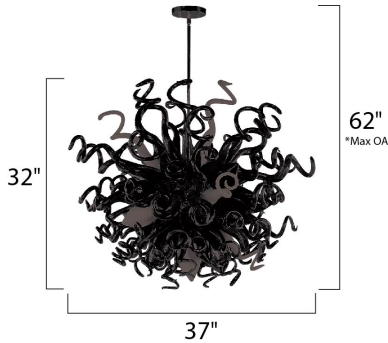

PRODUCT DESCRIPTION

Sculptures of hand-formed glass scrolls created by skillful artisans cause the Taurus LED collection to become the focal point of any interior. The glass comes to life as it is illuminated with a long-life and energy-efficient LED light source, and is available in four color choices of Cognac, Fume, Sunrise, and Root Beer. Polished Chrome hardware is used for contemporary accent.

*max overall height

MEASUREMENTS

DIMENSION : 37" W x 32" H
 MAX OAH : 62" OAH
 HANGING WEIGHT : 44.84 lb

LAMPING

LUMENS : 1,494 Rated
 BULB : 18 x 1W LED LED , 18W Total
 BULB INCLUDED : (Included)
 DIMMABLE : Triac CL
 COLOR_TEMP : 3500K

FINISHES OPTION

GLASS

Root Beer RB

RATINGS

Dry Location

ADDITIONAL

SLOPE: 120
 RATED LIFE 40000 Hours
 OPERATING TEMPERATURE:
 -20°C (-4°F), 40°C (104°F)

Always consult a qualified electrician before installing any lighting product.