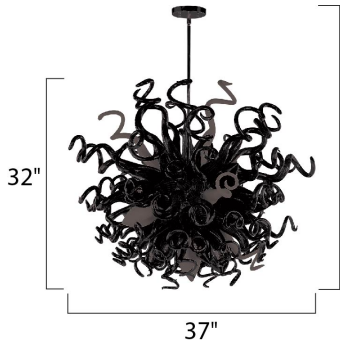

**PRODUCT DESCRIPTION**

Sculptures of hand-formed glass scrolls created by skillful artisans cause the Taurus LED collection to become the focal point of any interior. The glass comes to life as it is illuminated with a long-life and energy-efficient LED light source, and is available in four color choices of Cognac, Fume, Sunrise, and Root Beer. Polished Chrome hardware is used for contemporary accent.

\*max overall height

**MEASUREMENTS**

DIMENSION : 37" W x 32" H  
 MAX OAH : 62" OAH  
 HANGING WEIGHT : 44.84 lb

**LAMPING**

LUMENS : 1,494 Rated  
 BULB : 18 x 1W LED LED , 18W Total  
 BULB INCLUDED : (Included)  
 DIMMABLE : Triac CL  
 COLOR\_TEMP : 3500K

**FINISHES OPTION**

 Polished Chrome

**GLASS**

Fume FM

**RATINGS**

Dry Location

**ADDITIONAL**

SLOPE: 120  
 RATED LIFE 40000 Hours  
 OPERATING TEMPERATURE:  
 -20°C (-4°F), 40°C (104°F)