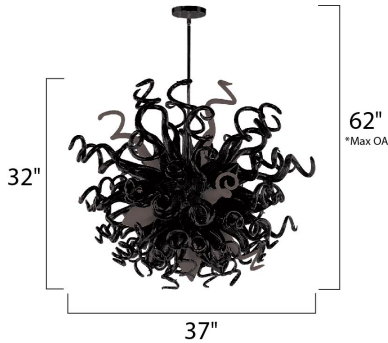

PRODUCT DESCRIPTION

Sculptures of hand-formed glass scrolls created by skillful artisans cause the Taurus LED collection to become the focal point of any interior. The glass comes to life as it is illuminated with a long-life and energy-efficient LED light source, and is available in four color choices of Cognac, Fume, Sunrise, and Root Beer. Polished Chrome hardware is used for contemporary accent.

*max overall height

MEASUREMENTS

DIMENSION : 37" W x 32" H
 MAX OAH : 62" OAH
 HANGING WEIGHT : 44.84 lb

LAMPING

LUMENS : 1,494 Rated
 BULB : 18 x 1W LED LED , 18W Total
 BULB INCLUDED : (Included)
 DIMMABLE : Triac CL
 COLOR_TEMP : 3500K