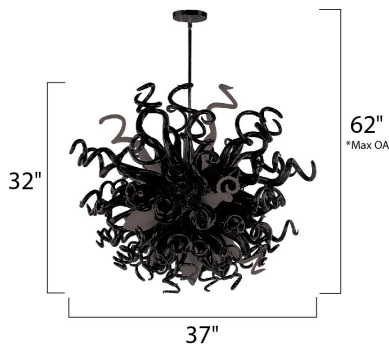

PRODUCT DESCRIPTION

Sculptures of hand-formed glass scrolls created by skillful artisans cause the Taurus LED collection to become the focal point of any interior. The glass comes to life as it is illuminated with a long-life and energy-efficient LED light source, and is available in four color choices of Cognac, Fume, Sunrise, and Root Beer. Polished Chrome hardware is used for contemporary accent.

*max overall height

MEASUREMENTS

DIMENSION : 37" W x 32" H
 MAX OAH : 62" OAH
 HANGING WEIGHT : 44.84 lb

LAMPING

LUMENS : 1,494 Rated
 BULB : 18 x 1W LED LED , 0W Total
 BULB INCLUDED : (Included)
 DIMMABLE : Triac CL
 CRI : >80 CRI
 COLOR_TEMP : 3500K

FINISHES OPTION

 Polished Chrome

GLASS

Clear CL

RATINGS

Dry Location

ADDITIONAL

SLOPE: 120
 RATED LIFE 40000 Hours
 OPERATING TEMPERATURE:
 -20°C (-4°F), 40°C (104°F)