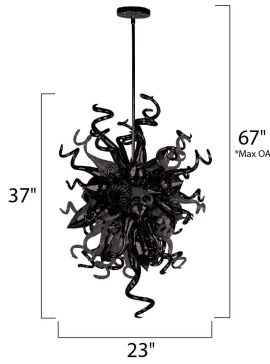

**PRODUCT DESCRIPTION**

Sculptures of hand-formed glass scrolls created by skillful artisans cause the Taurus LED collection to become the focal point of any interior. The glass comes to life as it is illuminated with a long-life and energy-efficient LED light source, and is available in four color choices of Cognac, Fume, Sunrise, and Root Beer. Polished Chrome hardware is used for contemporary accent.

\*max overall height

**MEASUREMENTS**

DIMENSION : 23" W x 37" H  
 MAX OAH : 67" OAH  
 HANGING WEIGHT : 22.1 lb

**LAMPING**

INPUT VOLTAGE : 120V  
 LUMENS : 498 Rated  
 BULB : 6 x 1W LED LED , 6W Total  
 BULB INCLUDED : (Included)  
 DIMMABLE : Triac CL  
 COLOR\_TEMP : 3500K

**FINISHES OPTION**

 Polished Chrome

**GLASS**

Sunrise SR

**RATINGS**

Dry Location

**ADDITIONAL**

SLOPE: 120  
 RATED LIFE 40000 Hours  
 OPERATING TEMPERATURE:  
 -20°C (-4°F), 40°C (104°F)