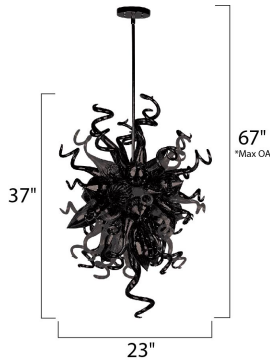

PRODUCT DESCRIPTION

Sculptures of hand-formed glass scrolls created by skillful artisans cause the Taurus LED collection to become the focal point of any interior. The glass comes to life as it is illuminated with a long-life and energy-efficient LED light source, and is available in four color choices of Cognac, Fume, Sunrise, and Root Beer. Polished Chrome hardware is used for contemporary accent.

MEASUREMENTS

DIMENSION : 23" W x 37" H
 MAX OAH : 67" OAH
 HANGING WEIGHT : 22.1 lb

LAMPING

LUMENS : 498 Rated
 BULB : 6 x 1W LED LED , 6W Total
 BULB INCLUDED : (Included)
 DIMMABLE : Triac CL
 COLOR_TEMP : 3500K

FINISHES OPTION

 Polished Chrome

GLASS

Root Beer RB

RATINGS

Dry Location

ADDITIONAL

SLOPE: 120
 RATED LIFE 40000 Hours
 OPERATING TEMPERATURE:
 -20°C (-4°F), 40°C (104°F)