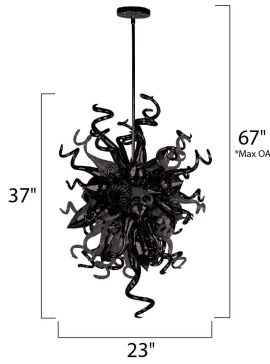

PRODUCT DESCRIPTION

Sculptures of hand-formed glass scrolls created by skillful artisans cause the Taurus LED collection to become the focal point of any interior. The glass comes to life as it is illuminated with a long-life and energy-efficient LED light source, and is available in four color choices of Cognac, Fume, Sunrise, and Root Beer. Polished Chrome hardware is used for contemporary accent.

*max overall height

MEASUREMENTS

DIMENSION : 23" W x 37" H
 MAX OAH : 67" OAH
 HANGING WEIGHT : 22.13 lb

LAMPING

LUMENS : 498 Rated
 BULB : 6 x 1W LED LED , 6W Total
 BULB INCLUDED : (Included)
 DIMMABLE : Triac CL
 COLOR_TEMP : 3500K