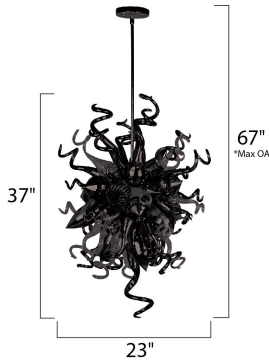

PRODUCT DESCRIPTION

Sculptures of hand-formed glass scrolls created by skillful artisans cause the Taurus LED collection to become the focal point of any interior. The glass comes to life as it is illuminated with a long-life and energy-efficient LED light source, and is available in four color choices of Cognac, Fume, Sunrise, and Root Beer. Polished Chrome hardware is used for contemporary accent.

*max overall height

MEASUREMENTS

DIMENSION : 23" W x 37" H
 MAX OAH : 67" OAH
 HANGING WEIGHT : 22.13 lb

LAMPING

LUMENS : 498 Rated
 BULB : 6 x 1W LED LED , 0W Total
 BULB INCLUDED : (Included)
 DIMMABLE : Triac CL
 CRI : 80+ CRI
 COLOR_TEMP : 3500K