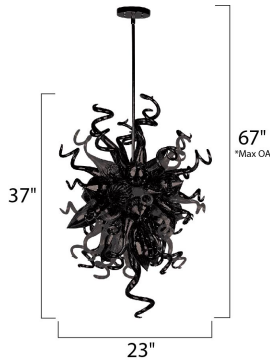

**PRODUCT DESCRIPTION**

Sculptures of hand-formed glass scrolls created by skillful artisans cause the Taurus LED collection to become the focal point of any interior. The glass comes to life as it is illuminated with a long-life and energy-efficient LED light source, and is available in four color choices of Cognac, Fume, Sunrise, and Root Beer. Polished Chrome hardware is used for contemporary accent.

**MEASUREMENTS**

DIMENSION : 23" W x 37" H  
 MAX OAH : 67" OAH  
 HANGING WEIGHT : 22.13 lb

**LAMPING**

LUMENS : 498 Rated  
 BULB : 6 x 1W LED LED , 6W Total  
 BULB INCLUDED : (Included)  
 DIMMABLE : Triac CL  
 COLOR\_TEMP : 3500K