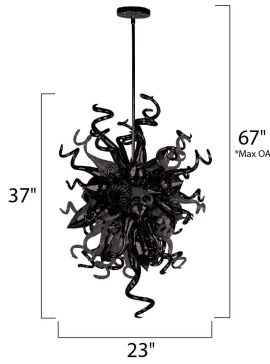

PRODUCT DESCRIPTION

Sculptures of hand-formed glass scrolls created by skillful artisans cause the Taurus LED collection to become the focal point of any interior. The glass comes to life as it is illuminated with a long-life and energy-efficient LED light source, and is available in four color choices of Cognac, Fume, Sunrise, and Root Beer. Polished Chrome hardware is used for contemporary accent.

*max overall height

MEASUREMENTS

DIMENSION : 23" W x 37" H
 MAX OAH : 67" OAH
 HANGING WEIGHT : 22.13 lb

LAMPING

LUMENS : 498 Rated
 BULB : 6 x 1W LED LED , 0W Total
 BULB INCLUDED : (Included)
 DIMMABLE : Triac CL
 CRI : >80 CRI
 COLOR_TEMP : 3500K