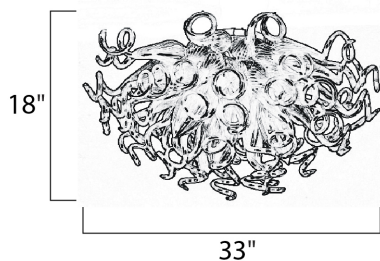

**PRODUCT DESCRIPTION**

Sculptures of hand-formed glass scrolls created by skillful artisans cause the Taurus LED collection to become the focal point of any interior. The glass comes to life as it is illuminated with a long-life and energy-efficient LED light source, and is available in four color choices of Cognac, Fume, Sunrise, and Root Beer. Polished Chrome hardware is used for contemporary accent.

**MEASUREMENTS**

DIMENSION : 33" W x 18" H  
 HANGING WEIGHT : 25.3 lb

**LAMPING**

LUMENS : 996 Rated  
 BULB : 12 x 1W LED LED , 12W Total  
 BULB INCLUDED : (Included)  
 DIMMABLE : Triac CL  
 COLOR\_TEMP : 3500K