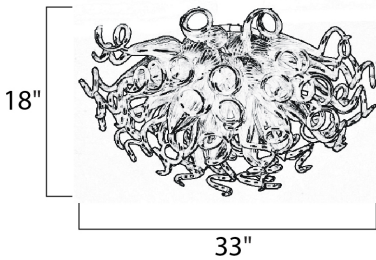

PRODUCT DESCRIPTION

Sculptures of hand-formed glass scrolls created by skillful artisans cause the Taurus LED collection to become the focal point of any interior. The glass comes to life as it is illuminated with a long-life and energy-efficient LED light source, and is available in four color choices of Cognac, Fume, Sunrise, and Root Beer. Polished Chrome hardware is used for contemporary accent.

MEASUREMENTS

DIMENSION : 33" W x 18" H
 HANGING WEIGHT : 25.3 lb

LAMPING

LUMENS : 996 Rated
 BULB : 12 x 1W LED LED , 12W Total
 BULB INCLUDED : (Included)
 DIMMABLE : Triac CL
 COLOR_TEMP : 3500K

FINISHES OPTION