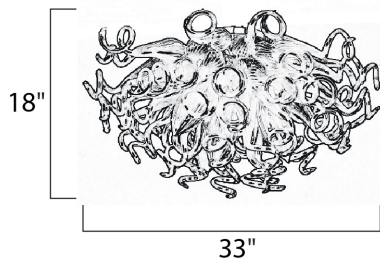

PRODUCT DESCRIPTION

Sculptures of hand-formed glass scrolls created by skillful artisans cause the Taurus LED collection to become the focal point of any interior. The glass comes to life as it is illuminated with a long-life and energy-efficient LED light source, and is available in four color choices of Cognac, Fume, Sunrise, and Root Beer. Polished Chrome hardware is used for contemporary accent.

MEASUREMENTS

DIMENSION : 33" W x 18" H
 HANGING WEIGHT : 25.3 lb

LAMPING

LUMENS : 996 Rated
 BULB : 12 x 1W LED LED , 12W Total
 BULB INCLUDED : (Included)
 DIMMABLE : Triac CL
 COLOR_TEMP : 3500K

FINISHES OPTION