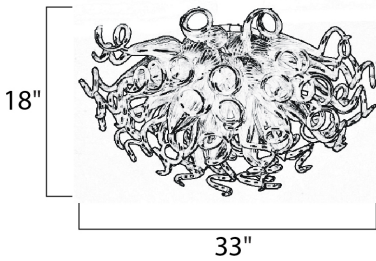

MEASUREMENTS

DIMENSION : 33" W x 18" H
 HANGING WEIGHT : 25.3 lb

LAMPING

LUMENS : 996 Rated
 BULB : 12 x 1W LED LED , 12W Total
 BULB INCLUDED : (Included)
 DIMMABLE : Triac CL
 CRI : >80 CRI
 COLOR_TEMP : 3500K