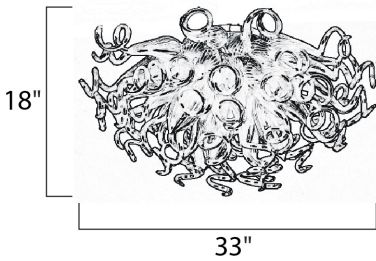

MEASUREMENTS

DIMENSION : 33" W x 18" H
 CANOPY : 7.88" W x 1" H x 7.88" L
 HANGING WEIGHT : 25.3 lb

LAMPING

LUMENS : 996 Rated
 BULB : 12 x 1W LED LED , 12W Total
 BULB INCLUDED : (Included)
 DIMMABLE : Triac CL
 COLOR_TEMP : 3500K