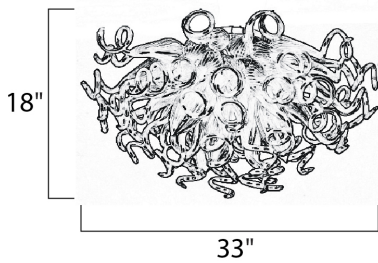

**MEASUREMENTS**

DIMENSION : 33" W x 18" H  
 HANGING WEIGHT : 25.3 lb

**LAMPING**

LUMENS : 966 Rated  
 BULB : 12 x 1W LED LED , 12W Total  
 BULB INCLUDED : (Included)  
 DIMMABLE : Triac CL  
 CRI : >80 CRI  
 COLOR\_TEMP : 3500K