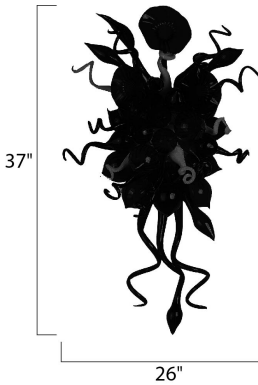

PRODUCT DESCRIPTION

A bouquet of hand-formed flowers and buds of glass artfully light the room in the Mimi LED collection. Each glass sculpture is available in four color options of Cognac, Fume, Sunrise, and Root Beer. Polished Chrome hardware is used to reflect the beauty of this colorful lighting. Light is created by means of a long-life and energy-efficient LED light source.

FINISHES OPTION

 Polished Chrome

GLASS

Sunrise SR

RATINGS

Dry Location

ADDITIONAL

RATED LIFE 40000 Hours
 OPERATING TEMPERATURE:
 -20°C (-4°F), 40°C (104°F)

MEASUREMENTS

DIMENSION : 26" W x 37" H x 10" Ext
 MAX OAH : 4.5" W x 4.5" H
 HANGING WEIGHT : 14.52 lb

LAMPING

LUMENS : 498 Rated
 BULB : 6 x 1W LED LED , 6W Total
 BULB INCLUDED : (Included)
 DIMMABLE : Triac CL
 CRI : >80 CRI
 COLOR_TEMP : 3500K