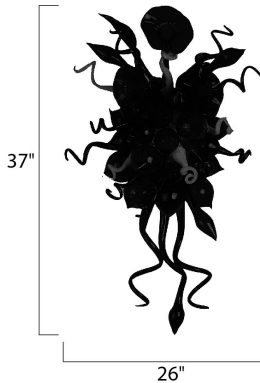

**PRODUCT DESCRIPTION**

A bouquet of hand-formed flowers and buds of glass artfully light the room in the Mimi LED collection. Each glass sculpture is available in four color options of Cognac, Fume, Sunrise, and Root Beer. Polished Chrome hardware is used to reflect the beauty of this colorful lighting. Light is created by means of a long-life and energy-efficient LED light source.

**FINISHES OPTION**

**GLASS**

Root Beer RB

**RATINGS**

Dry Location

**ADDITIONAL**

INSTALL UP/DOWN: Up  
 RATED LIFE 40000 Hours  
 OPERATING TEMPERATURE:  
 -20°C (-4°F), 40°C (104°F)

**MEASUREMENTS**

DIMENSION : 26" W x 37" H x 10" Ext  
 MAX OAH : 4.5" W x 4.5" H  
 HANGING WEIGHT : 14.52 lb

**LAMPING**

LUMENS : 498 Rated  
 BULB : 6 x 1W LED LED , 6W Total  
 BULB INCLUDED : (Included)  
 DIMMABLE : Triac CL  
 CRI : >80 CRI  
 COLOR\_TEMP : 3500K