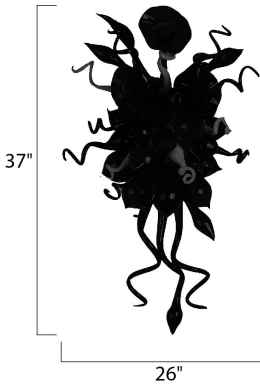

**PRODUCT DESCRIPTION**

A bouquet of hand-formed flowers and buds of glass artfully light the room in the Mimi LED collection. Each glass sculpture is available in four color options of Cognac, Fume, Sunrise, and Root Beer. Polished Chrome hardware is used to reflect the beauty of this colorful lighting. Light is created by means of a long-life and energy-efficient LED light source.

**FINISHES OPTION**

 Polished Chrome

**GLASS**

Fume FM

**RATINGS**

Dry Location

**ADDITIONAL**

RATED LIFE 40000 Hours  
 OPERATING TEMPERATURE:  
 -20°C (-4°F), 40°C (104°F)

**MEASUREMENTS**

DIMENSION : 26" W x 37" H x 10" Ext  
 MAX OAH : 4.5" W x 4.5" H  
 HANGING WEIGHT : 14.52 lb

**LAMPING**

LUMENS : 498 Rated  
 BULB : 6 x 1W LED LED , 6W Total  
 BULB INCLUDED : (Included)  
 DIMMABLE : Triac CL  
 CRI : 80+ CRI  
 COLOR\_TEMP : 3500K