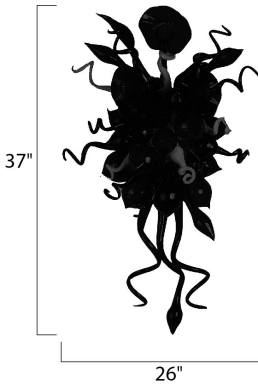

PRODUCT DESCRIPTION

A bouquet of hand-formed flowers and buds of glass artfully light the room in the Mimi LED collection. Each glass sculpture is available in four color options of Cognac, Fume, Sunrise, and Root Beer. Polished Chrome hardware is used to reflect the beauty of this colorful lighting. Light is created by means of a long-life and energy-efficient LED light source.

FINISHES OPTION

GLASS

Cognac CO

RATINGS

Dry Location

ADDITIONAL

RATED LIFE 40000 Hours
OPERATING TEMPERATURE:
-20°C (-4°F), 40°C (104°F)

MEASUREMENTS

DIMENSION : 26" W x 37" H x 10" Ext
MAX OAH : 4.5" W x 4.5" H
HANGING WEIGHT : 14.52 lb

LAMPING

LUMENS : 498 Rated
BULB : 6 x 1W LED LED , 6W Total
BULB INCLUDED : (Included)
DIMMABLE : Triac CL
CRI : 80+ CRI
COLOR_TEMP : 3500K

Always consult a qualified electrician before installing any lighting product.

WESTERN DISTRIBUTION CENTER (HEADQUARTER)
253 NORTH VINELAND AVE | CITY OF INDUSTRY, CA 91746

EASTERN DISTRIBUTION CENTER
4200 SHIRLEY DR. | ATLANTA, GA 30336

P. 626.956.4200 | F. 626.956.4225 | maximlighting.com