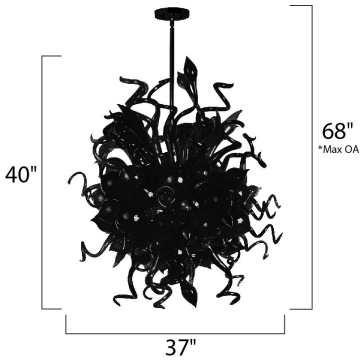

**PRODUCT DESCRIPTION**

A bouquet of hand-formed flowers and buds of glass artfully light the room in the Mimi LED collection. Each glass sculpture is available in four color options of Cognac, Fume, Sunrise, and Root Beer. Polished Chrome hardware is used to reflect the beauty of this colorful lighting. Light is created by means of a long-life and energy-efficient LED light source.

\*max overall height

**MEASUREMENTS**

DIMENSION : 37" W x 40" H  
 MAX OAH : 68" OAH  
 HANGING WEIGHT : 56 lb

**LAMPING**

LUMENS : 1,494 Rated  
 BULB : 18 x 1W LED LED , 18W Total  
 BULB INCLUDED : (Included)  
 DIMMABLE : Lutron® CL or Leviton® LED Dimmer  
 CRI : >80 CRI  
 COLOR\_TEMP : 3500K

**FINISHES OPTION**

 Polished Chrome

**GLASS**

Sunrise SR

**RATINGS**

Dry Location

**ADDITIONAL**

SLOPE: 120  
 RATED LIFE 40000 Hours  
 OPERATING TEMPERATURE:  
 -20°C (-4°F), 40°C (104°F)