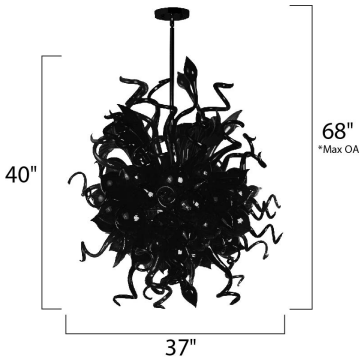

PRODUCT DESCRIPTION

A bouquet of hand-formed flowers and buds of glass artfully light the room in the Mimi LED collection. Each glass sculpture is available in four color options of Cognac, Fume, Sunrise, and Root Beer. Polished Chrome hardware is used to reflect the beauty of this colorful lighting. Light is created by means of a long-life and energy-efficient LED light source.

*max overall height

MEASUREMENTS

DIMENSION : 37" W x 40" H
 MAX OAH : 68" OAH
 HANGING WEIGHT : 56 lb

LAMPING

LUMENS : 1,494 Rated
 BULB : 18 x 1W LED LED , 18W Total
 BULB INCLUDED : (Included)
 DIMMABLE : Lutron® CL or Leviton® LED Dimmer
 CRI : >80 CRI
 COLOR_TEMP : 3500K

FINISHES OPTION

 Polished Chrome

GLASS

Root Beer RB

RATINGS

Dry Location

ADDITIONAL

SLOPE: 120
 RATED LIFE 40000 Hours
 OPERATING TEMPERATURE:
 -20°C (-4°F), 40°C (104°F)