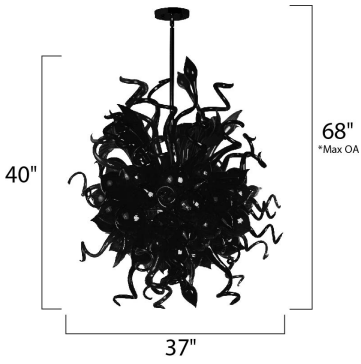

PRODUCT DESCRIPTION

A bouquet of hand-formed flowers and buds of glass artfully light the room in the Mimi LED collection. Each glass sculpture is available in four color options of Cognac, Fume, Sunrise, and Root Beer. Polished Chrome hardware is used to reflect the beauty of this colorful lighting. Light is created by means of a long-life and energy-efficient LED light source.

*max overall height

MEASUREMENTS

DIMENSION : 37" W x 40" H
 MAX OAH : 82" OAH
 HANGING WEIGHT : 56 lb

LAMPING

INPUT VOLTAGE : 120V
 LUMENS : 1,494 Rated
 BULB : 18 x 18W LED LED , 18W Total
 BULB INCLUDED : (Included)
 DIMMABLE : Standard Triac CL
 CRI : 80+ CRI
 COLOR_TEMP : 3500K