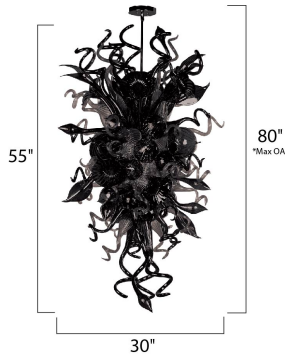

PRODUCT DESCRIPTION

A bouquet of hand-formed flowers and buds of glass artfully light the room in the Mimi LED collection. Each glass sculpture is available in four color options of Cognac, Fume, Sunrise, and Root Beer. Polished Chrome hardware is used to reflect the beauty of this colorful lighting. Light is created by means of a long-life and energy-efficient LED light source.

*max overall height

MEASUREMENTS

DIMENSION : 30" W x 55" H
 MAX OAH : 80" OAH
 HANGING WEIGHT : 51.59 lb

LAMPING

LUMENS : 1,494 Rated
 BULB : 18 x 1W LED LED , 18W Total
 BULB INCLUDED : (Included)
 DIMMABLE : Lutron® CL or Leviton® LED Dimmer
 CRI : >80 CRI
 COLOR_TEMP : 3500K

FINISHES OPTION

 Polished Chrome

GLASS

Root Beer RB

RATINGS

Dry Location

ADDITIONAL

SLOPE: 120
 RATED LIFE 40000 Hours
 OPERATING TEMPERATURE:
 -20°C (-4°F), 40°C (104°F)