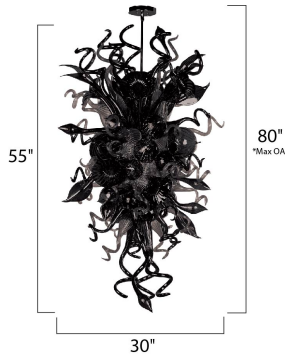

PRODUCT DESCRIPTION

A bouquet of hand-formed flowers and buds of glass artfully light the room in the Mimi LED collection. Each glass sculpture is available in four color options of Cognac, Fume, Sunrise, and Root Beer. Polished Chrome hardware is used to reflect the beauty of this colorful lighting. Light is created by means of a long-life and energy-efficient LED light source.

*max overall height

MEASUREMENTS

DIMENSION : 30" W x 55" H
 MAX OAH : 97" OAH
 HANGING WEIGHT : 51.59 lb

LAMPING

INPUT VOLTAGE : 120V
 LUMENS : 1,494 Rated
 BULB : 18 x 18W LED LED , 18W Total
 BULB INCLUDED : (Included)
 DIMMABLE : Standard Triac CL
 CRI : 80+ CRI
 COLOR_TEMP : 3500K