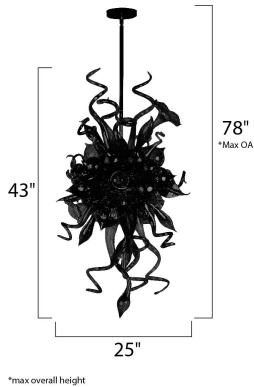

SLOPE: 120  
 RATED LIFE 40000 Hours  
 OPERATING TEMPERATURE:  
 -20°C (-4°F), 40°C (104°F)

**MEASUREMENTS**

DIMENSION : 25" W x 43" H  
 MAX OAH : 85" OAH  
 HANGING WEIGHT : 23.1 lb

**LAMPING**

INPUT VOLTAGE : 120V  
 LUMENS : 498 Rated  
 BULB : 6 x 1W LED LED , 6W Total  
 BULB INCLUDED : (Included)  
 DIMMABLE : Triac CL  
 CRI : 80+ CRI  
 COLOR\_TEMP : 3500K