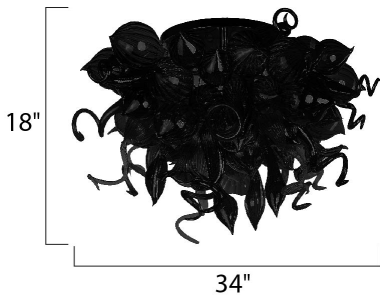

**PRODUCT DESCRIPTION**

A bouquet of hand-formed flowers and buds of glass artfully light the room in the Mimi LED collection. Each glass sculpture is available in four color options of Cognac, Fume, Sunrise, and Root Beer. Polished Chrome hardware is used to reflect the beauty of this colorful lighting. Light is created by means of a long-life and energy-efficient LED light source.

**MEASUREMENTS**

DIMENSION : 34" W x 18" H  
 CANOPY : 11.875" W x 1" H x 11.875" L  
 HANGING WEIGHT : 23.1 lb

**LAMPING**

LUMENS : 996 Rated  
 BULB : 12 x 1W LED LED , 12W Total  
 BULB INCLUDED : (Included)  
 DIMMABLE : Triac CL  
 CRI : >80 CRI  
 COLOR\_TEMP : 3500K